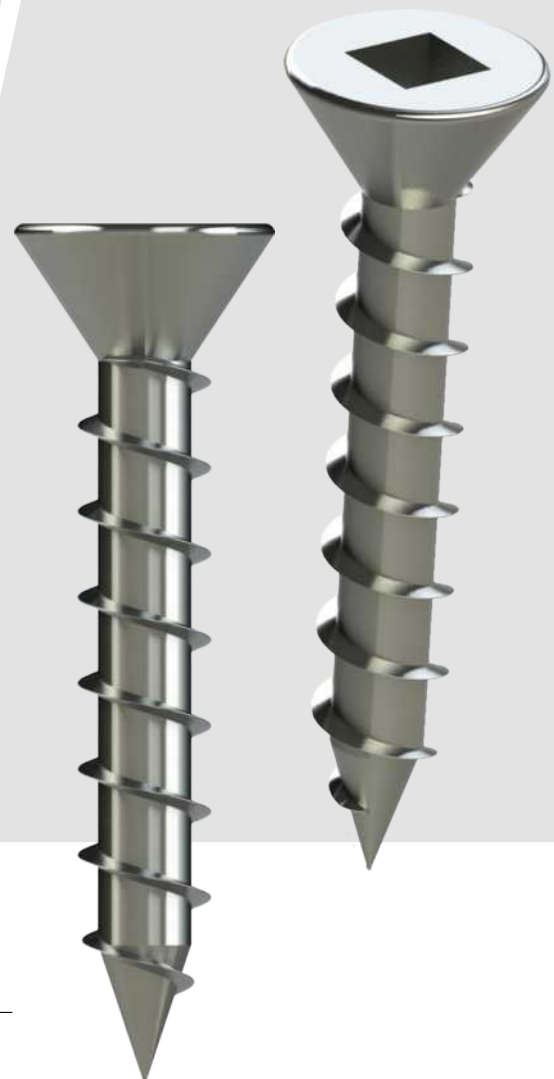

PRODUCT BULLETIN

Short Length SQR DRV SS304 Timber Screws

SQUARE DRIVE SS304 TIMBER SCREWS. CHIPBOARD STYLE AND THREAD COUNT. NOTE: THESE ARE NOT T17. AVAILABLE IN 25 AND 32mm GAUGE IN PACKS OF 200

ESTIMATED TIME OF ARRIVAL: 22/01/2018

These screws have been introduced for screening and other external applications, where a square drive SS screw is desired. They can also be used in various bracket fixing applications. Use this screw to match the look and feel of all fixings adjacent to decking where a square drive decking screw have been used.

KEY FEATURES AND BENEFITS

- Square drive to match existing decking screws
- Shorter lengths to suit thinner screening and various brackets
- Versatile pack sizes of 200
- Easy range inclusion

PRODUCT CODE	BARCODE	DESCRIPTION	QTY
SCCRQC5080252K	9337357303678	SCREW SUREFIX SQ SS T304 8G 25MM 200PK	200
SCCRQC5080322K	9337357303685	SCREW SUREFIX SQ SS T304 8G 32MM 200PK	200