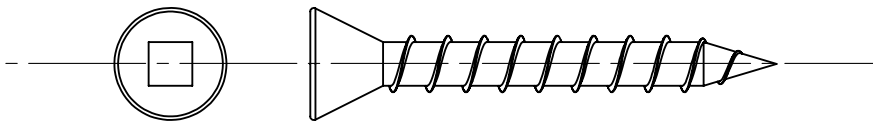

PRODUCT BULLETIN

Short Length SQR DRV SS304 Timber Screws

SQUARE DRIVE SS304 TIMBER SCREWS. CHIPBOARD STYLE AND THREAD COUNT. NOTE: THESE ARE NOT T17. AVAILABLE IN 25 AND 32mm GAUGE IN PACKS OF 200

ESTIMATED TIME OF ARRIVAL: 22/01/2018

These screws have been introduced for screening and other external applications, where a square drive SS screw is desired. They can also be used in various bracket fixing applications. Use this screw to match the look and feel of all fixings adjacent to decking where a square drive decking screw have been used.

KEY FEATURES AND BENEFITS

- Square drive to match existing decking screws
- Shorter lengths to suit thinner screening and various brackets
- Versatile pack sizes of 200
- Easy range inclusion

PRODUCT CODE	BARCODE	DESCRIPTION	QTY
SCCRQC5080252K	9337357303678	SCREW SUREFIX SQ SS T304 8G 25MM 200PK	200
SCCRQC5080322K	9337357303685	SCREW SUREFIX SQ SS T304 8G 32MM 200PK	200